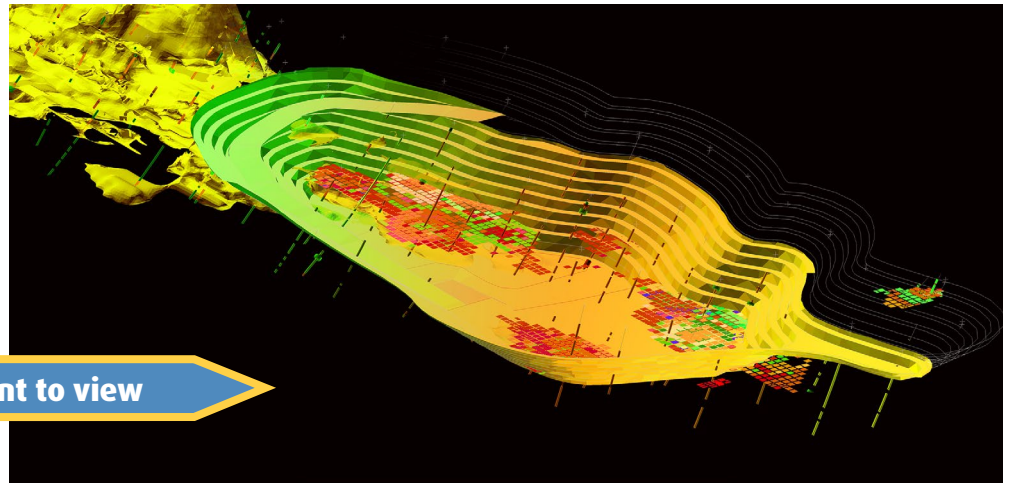

Rapid 3D Ore Model Visualization with Core Data

ALS Webtrieve™ can interface directly with Leapfrog, Maptek's Vulcan™ and Micromine 3D ore model software.

Users of Leapfrog, Maptek's Vulcan™ and Micromine 3D mine planning and geological modeling software can now access core images and geochemistry directly in their 3D geological mode, simply by clicking at any point on a drill hole in the model.

Seamless integration of ALS Webtrieve™ and 3D ore model software offers a user many distinct benefits. The software users can view source information as part of their ore body model, quickly visualize core data in 3D. This speeds interpretation, aids collaboration and provides rapid validation for geological and engineering decisions in the complex mine planning and design process.

This cloud-based technology allows users to securely access stored data remotely where web access is available.