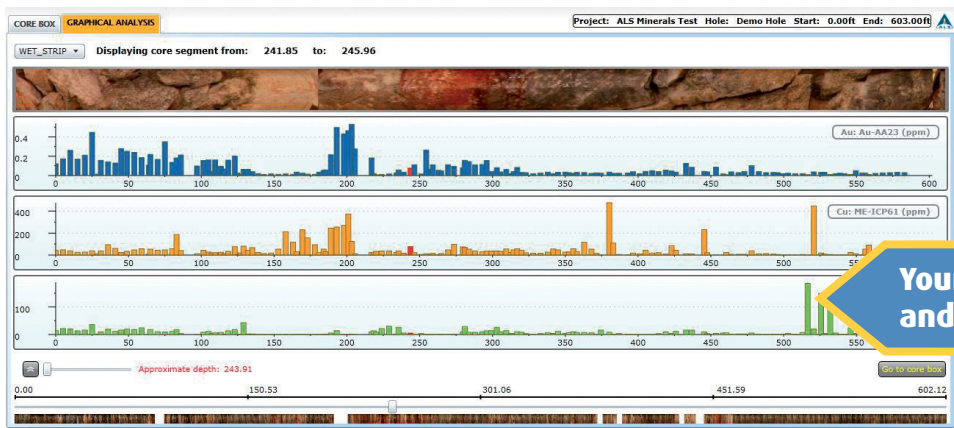

Rapid 3D Ore Model Visualization with Core Data

ALS Webtrieve™ can interface directly with Leapfrog, Maptek's Vulcan™ and Micromine 3D ore model software.

Users of Leapfrog, Maptek's Vulcan™ and Micromine 3D mine planning and geological modeling software can now access core images and geochemistry directly in their 3D geological mode, simply by clicking at any point on a drill hole in the model.

Seamless integration of ALS Webtrieve™ and 3D ore model software offers a user many distinct benefits. The software users can view source information as part of their ore body model, quickly visualize core data in 3D. This speeds interpretation, aids collaboration and provides rapid validation for geological and engineering decisions in the complex mine planning and design process.

This cloud-based technology allows users to securely access stored data remotely where web access is available.